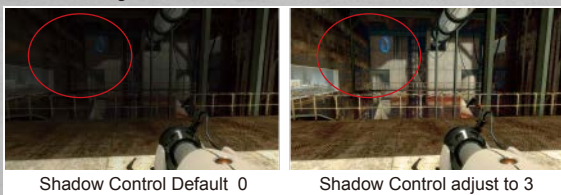

Shadow Control

AOC Shadow Control enables fast adjustment of the in-game image to improve areas of the screen that are too dark or washed out, without affecting the rest of the screen.

• If picture is too dark to see the details clearly, adjust the level up to have a better view of the dark area.

• If picture is too bright and wash out, adjust the level down to provide dark definition.

Game Color

With AOC Game Color, adjust colour saturation and grey level with 200 levels of detail for a better game experience.