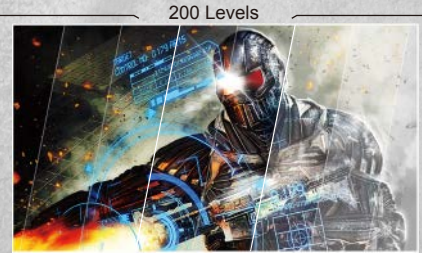

Shadow Control

AOC Shadow Control enables fast adjustment of the in-game image to improve areas of the screen that are too dark or washed out, without affecting the rest of the screen.

• If picture is too dark to see the details clearly, adjust the level up to have a better view of the dark area.

• If picture is too bright and wash out, adjust the level down to provide dark definition.

Game Color

With AOC Game Color, adjust colour saturation and grey level with 200 levels of detail for a better game experience.