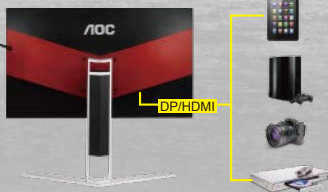

Low Blue Light

Reduce harmful blue light emissions with AOC's Low-Blue Technology.

QHD Resolution

With 2560 x 1440 resolution, the AGON AG271QG offers much sharper imagery & visibly superior picture quality that reveals the finest details.

Shadow Control

AOC Shadow Control enables fast adjustment of the in-game image to improve areas of the screen that are too dark or washed out, without affecting the rest of the screen.

• If picture is too dark to see the details clearly, adjust the level up to have a better view of the dark area.

The 4-way adjustable stand allows effortless adjustment of monitor height, 90° pivot, full swivel left and right, and tilt angle to position the monitor exactly where it needs to be.

► Specifications

Model Name	AG271QG
LCD Panel Type	AHVA
Panel Size	27 Inch
Effective Viewing Area	596.74 mm (H) x 335.66 mm (V)
Aspect Ratio	16:9
Maximum Resolution	2560 x 1440 @165Hz
Smart Response Time	4ms (GTG)
Brightness (typical)	350 cd/m ²
Contrast Ratio (typical)	1000:1
Viewing Angle	178°(H)/178°(V)
Display Colours	16.7 Million
Scanning Frequency	DP: 34~222KHz (H) / 30~165Hz (V) HDMI 1.4: 30~144KHz (H) / 24~60Hz (V)
Signal Input	DP / HDMI 1.4
USB	4 x USB 3.0 with one fast charging
Audio In/Out	Headset (earphone combined with microphone), Microphone In, Microphone Out
Built-in Speakers	2 x 2W
Ergonomics	Pivot 0°~90°, Swivel -20°~20°, Tilt 3.5°~21.5°, Height Adjustment 130mm
Power	Power Source 100-240V 50/60Hz Power Consumption On: 45W Standby: 0.5W Off: 0.5W Power Supply 20VDC 6A
Dimensions	Product with stand 623 x 433~563 x 218 mm (WxHxD) Packaging 715 x 240 x 480 mm (WxHxD) Weight 6.8 kg wo/packaging; 10 kg w/packaging